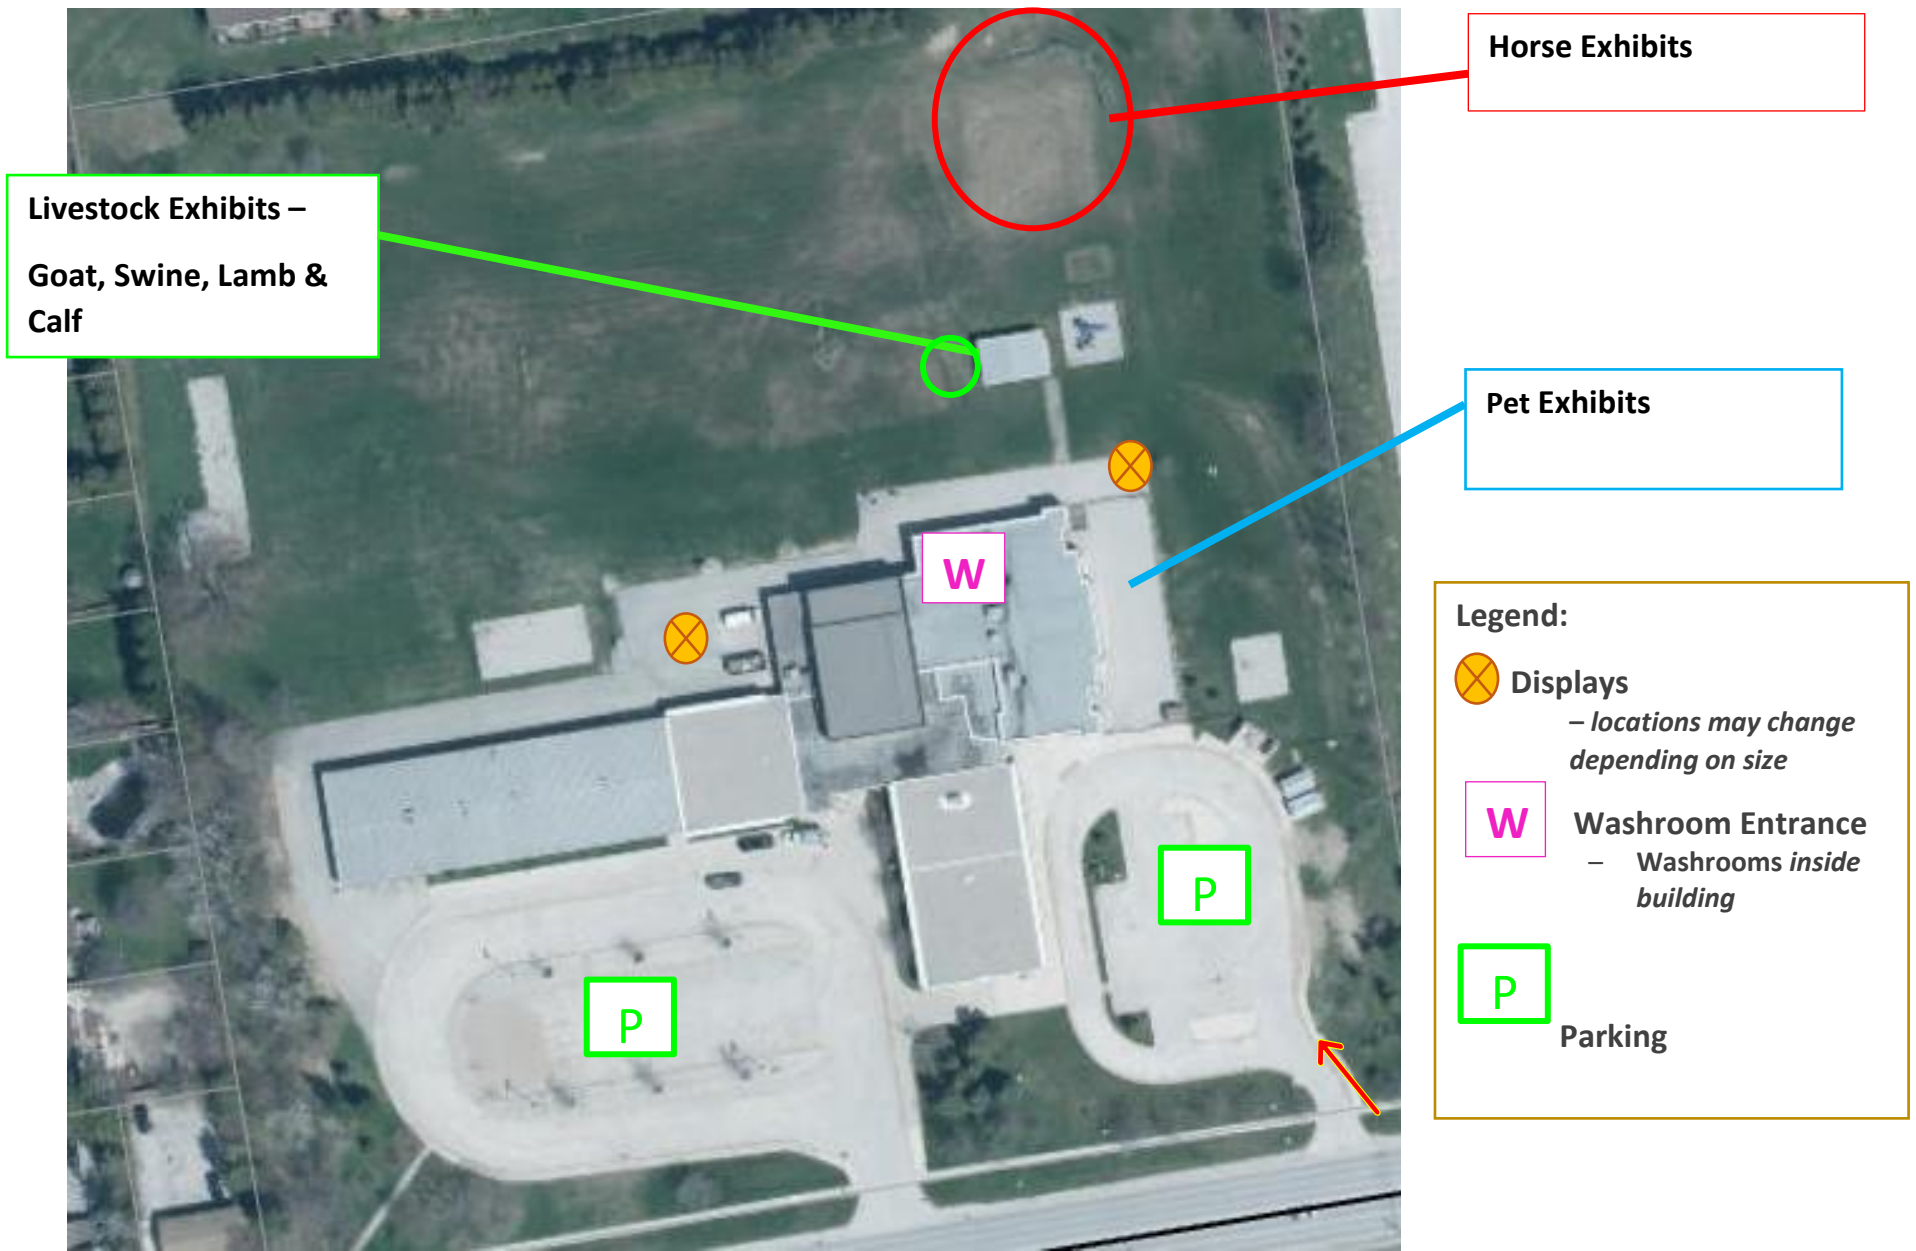

Sydenham Campus Map

1130 8TH ST E Owen Sound, ON – Contact Keith Reid – 519.379.4086